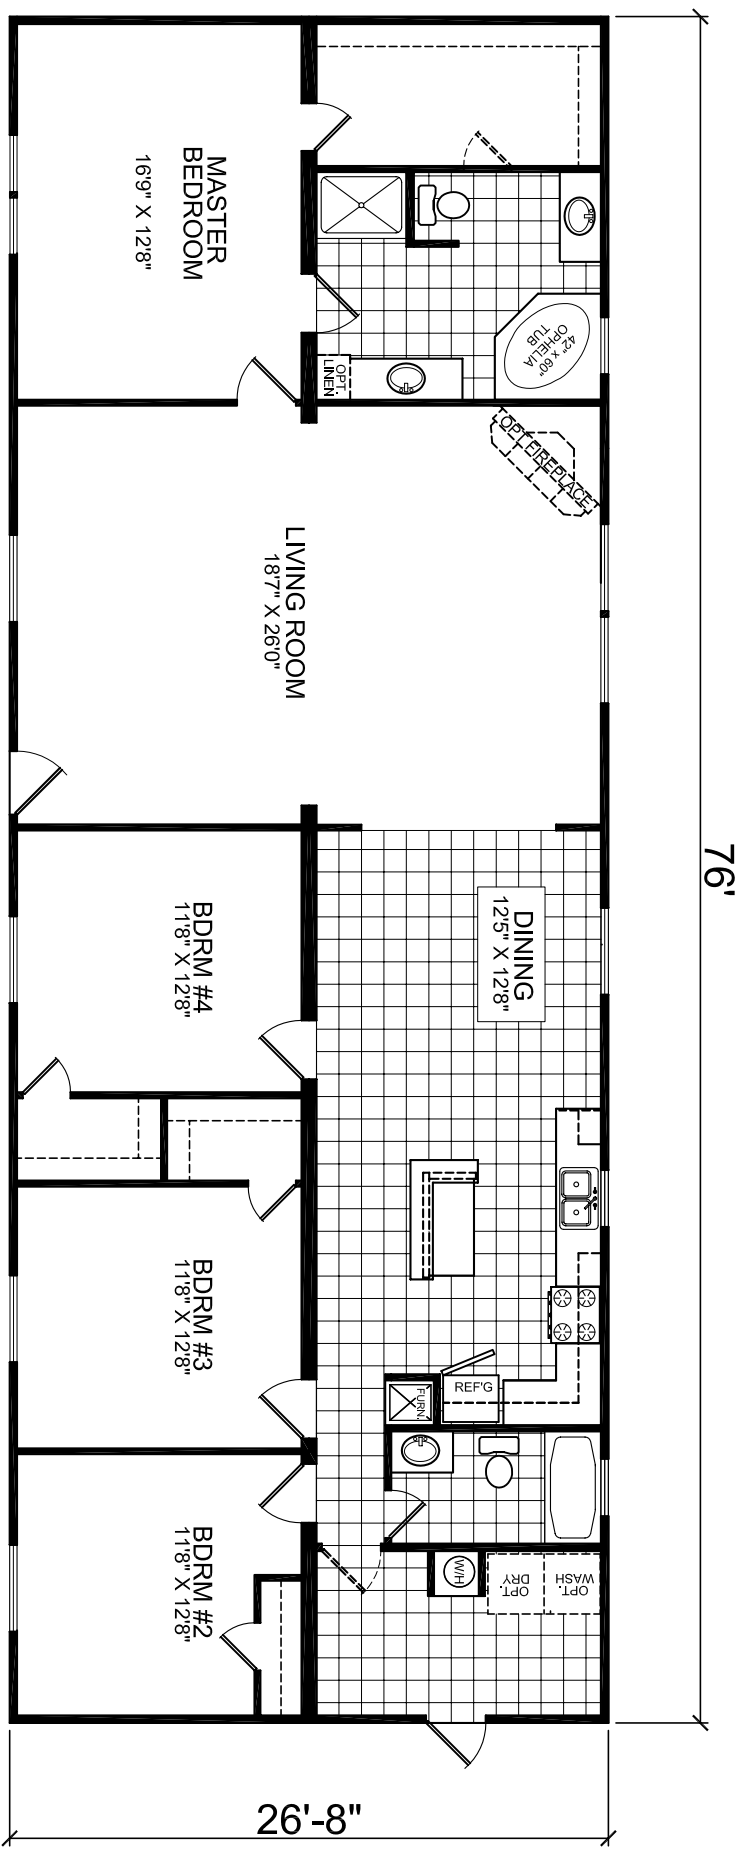

MODEL 21-480

4 BEDROOM, 2 BATH
 NOMINAL SIZE 28' X 80'
 ACTUAL SIZE 26'-8" X 76'-0"
 TOTAL FLOOR AREA - 2,027 SQ FT

CHAMPION
HOMES OF TENNESSEE

560 ATLANTIC AVE. HENRY, TN 38231

DAPIA SEAL

ISSUED 2-16-06	MODIFICATIONS

MODEL: 21-480

TITLE: LITERATURE PLAN

DRAWN BY: STAFF

SCALE: 1/8" = 1'-0"

DATE: 01-01-02

SHEET: L-101

PROPRIETARY AND CONFIDENTIAL
 THESE DRAWINGS AND SPECIFICATIONS ARE ORIGINAL
 PROPRIETARY AND CONFIDENTIAL MATERIALS OF CHAMPION.
 COPYRIGHT © 1976-2004 BY CHAMPION